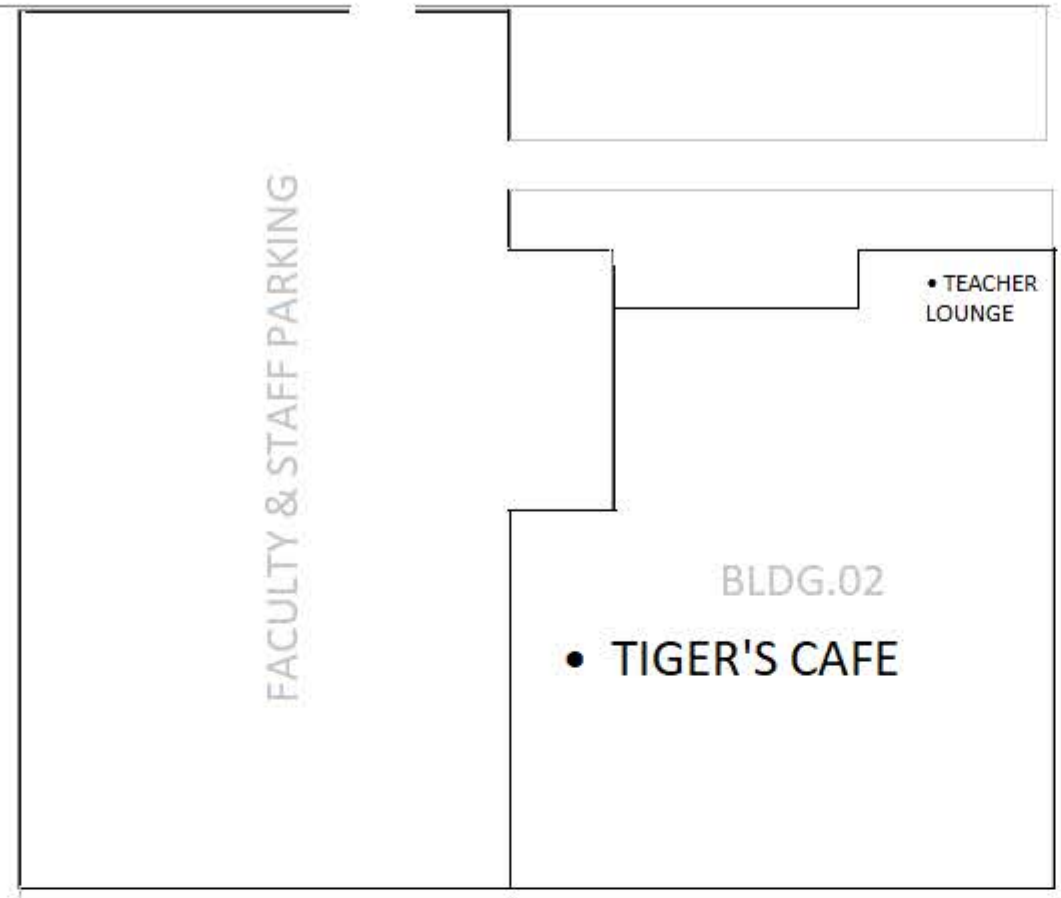

NORTH GLADE ELEMENTARY - CAMPUS MAP

N.W. 177TH ST

M A I N E N T R A N C E

• ART STUDIO
BLDG.09
Annex
• MUSIC STUDIO

ARRIVAL
Pre-Kinder-- 1st Grade
7:45am - 8:15am

2nd Grade- 5th Grade
7:45am - 8:30am

DISMISSAL
Pre-Kinder-- 1st Grade
Mon - Fri
1:50pm