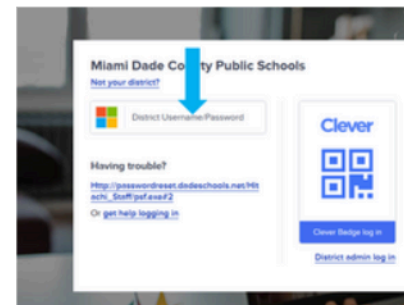

ACCESSING I-READY THROUGH CLEVER SUMMER 2024

1

Go to: <https://www.clever.com>

Select **“Log in as Student”**

Log In as a student ▾

2

Type in **School Name** and/or Click
District Username/Password

Log in

Search for your school

School name
Miami Arts
MIAMI ARTS STUDIO 6-12 @ZELDA
Miami Dade County Public Schools, FL
SPORTS LEADERSHIP ARTS MGMT
CH
Miami Dade County Public Schools, FL
LANGUAGE ARTS
Miami Dade County Public Schools, FL

Clever

Clever badge log in

Parent/guardian log in

District admin log in

3

Type in **Portal Username/Password**

Click on the **i-Ready Icon**