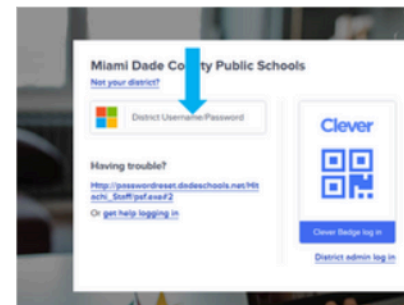

2

Type in **School Name** and/or Click
District Username/Password

Log in

Search for your school

School name
Miami Arts
MIAMI ARTS STUDIO 6-12 @ZELDA
Miami Dade County Public Schools, FL
SPORTS LEADERSHIP ARTS MGMT
CH
Miami Dade County Public Schools, FL
LANGUAGE ARTS
Miami Dade County Public Schools, FL